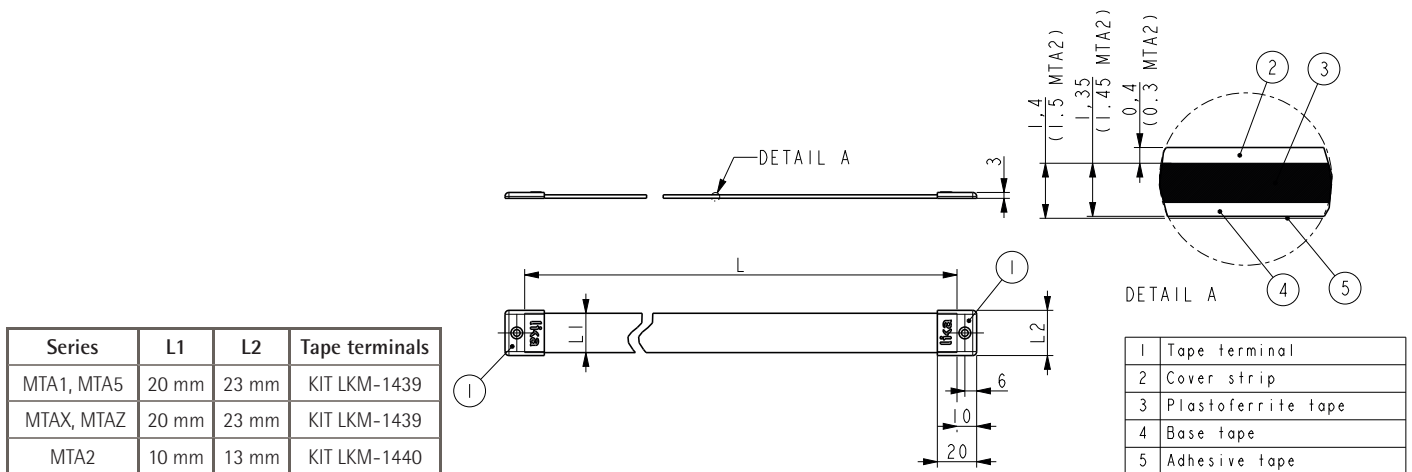

MTAx

Order code

MTA1 MTA5	-	XX a	-	XX b	-	X c	-	/Sxxx d

a LENGTH 0,1 = 0,1 m 0,2 = 0,2 m ... = ... 0,5 = 0,5 m 1,0 = 1,0 m	b ACCURACY CLASS 50 = ±35 µm/m (up to 30 m)	c COVER STRIP 0 = not supplied 1 = supplied (only MTA5)	d CUSTOM VERSION

Order code

MTA2	-	XX a	-	XX b	-	X c	-	/Sxxx d

a TAPE LENGTH 1 = 1 m 2 = 2 m 3 = 3 m 4 = 4 m	b ACCURACY CLASS 40 = ±40 µm/m	c COVER STRIP 0 = not supplied 1 = supplied	d CUSTOM VERSION

Order code

MTAX - XXX MTAZ - XXXX a	-	XX b	-	X c

a TAPE LENGTH (measuring length) MTAX-280 = 280 mm (ML = 200) MTAX-380 = 380 mm (ML = 300) MTAX-680 = 680 mm (ML = 600) MTAZ-1330 = 1330 mm (ML = 1250)	b ACCURACY CLASS 50 = ± 35µm/m	c COVER STRIP 0 = not supplied 1 = supplied	Product combination: SMAX + MTAX, SMAZ + MTAZ